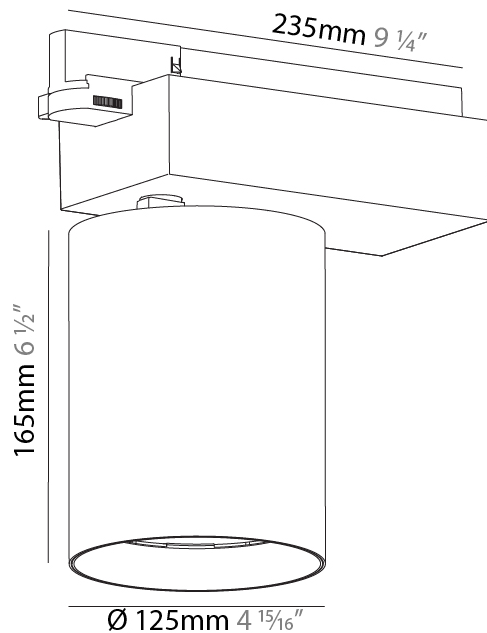

Beam Angle: 8
Adjustability: Rotational 340°; Tilt 90°

RATINGS AND CERTIFICATIONS

Certified By: Certified for North American Standards
IP rating: IP20

PROJECT

TYPE

SPECIFIER

QUANTITY

DATE