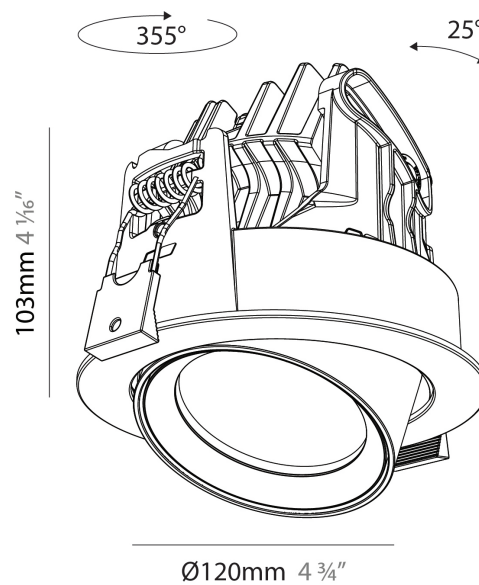

GENERAL

Series: Centriq
Subseries: Centriq Round Adjustable
Brand: Prolicht
Division: Architectural
Mounting Type: Recessed
Mounting Location: Ceiling
Subcategory: Spots

PHYSICAL

Shape: Cylinder
Diameter (mm): 120
Diameter (in): 4 3/4
Height (mm): 105
Height (in): 4 1/8
Min. Recessing Depth (mm): 120
Min. Recessing Depth (in): 4 3/4
Light Distribution: Adjustable / Direct
Weight (kg): 0.649
Diffuser: Lens Pack - No Lens / Opal / Linear Spread Lens / Honeycomb / Spread Lens
Fixture Finish: SSR / BKV / CWI / CRY / HAB / UFT / ITA / RUA / FTG / MYG / LOD / PUS / FRO / FUP / KIA / POP / BLS / SPG / MEY / GOH / GUM / CHC / COM / ABZ / JAG / OBR / MOS / ROR
Fixture Material: Aluminum
Cut-out Measurements: Dia. 112mm / 4 7/16"

ELECTRICAL

Lamp Type: LED (Zhaga Standard)
Input Wattage (W): 27.3
Total Output Wattage (W): 24.5
Dimming: Tri-Mode (Non-Dimming and Phase Dimming (120Vac only) and 0-10V Dimming)
Driver Included: Yes
Driver Location: Recessed Housing
Driver Type: Constant Current - Universal
Driver Class: Class 2
Input Voltage (V): 120 - 277
Constant Current (MA): 700

LED

Color Temperature (*K): 2700 / 3000 / 3500 / 4000
Max. Delivered Lumen (lm): 2348 / 2444 / 2549 / 2669
Nominal Lumen (lm): 2788 / 2903 / 3027 / 3170
CRI: >90 CRI
Lamp Life (hrs): 50000

OPTICAL

Reflector°: 20 / 32 / 54
Adjustability: Rotational 350°; Tilt 90°

RATINGS AND CERTIFICATIONS

Certified By: Certified for North American Standards
IP rating: IP20