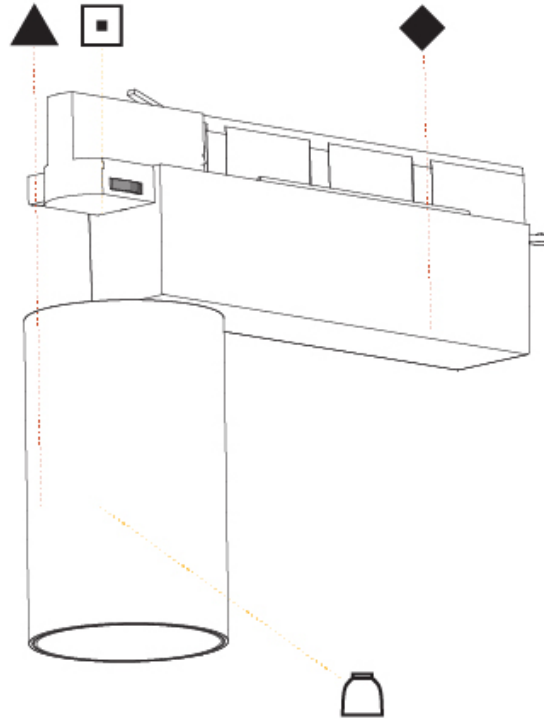

CENTRIQ 75 TRACK

A3T115-

PROJECT

TYPE

SPECIFIER

QUANTITY

DATE

A