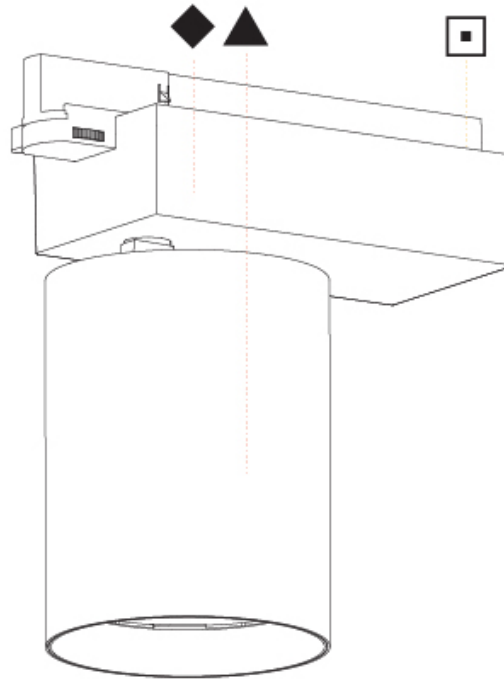

Beam Angle: 8
Adjustability: Rotational 340°; Tilt 90°

RATINGS AND CERTIFICATIONS

Certified By: Certified for North American Standards
IP rating: IP20

PROJECT

TYPE

SPECIFIER

QUANTITY

DATE