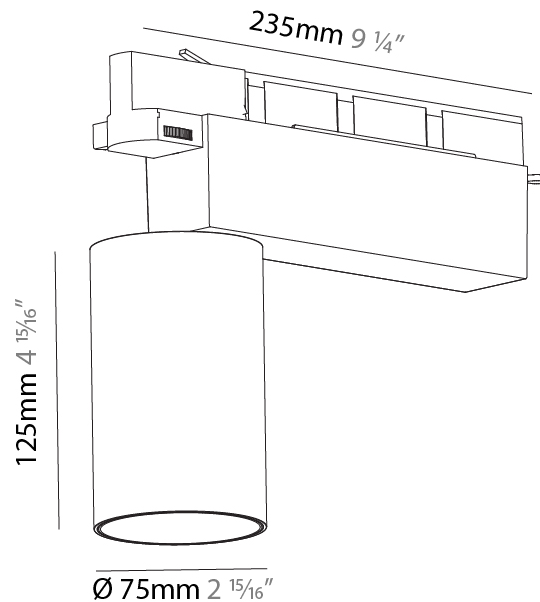

GENERAL

Series: Centriq
 Subseries: Centriq 75
 Brand: Prolicht
 Division: Architectural
 Mounting Type: Track
 Mounting Location: Ceiling
 Subcategory: Spots

PHYSICAL

Shape: Cylinder
 Diameter (mm): 75
 Diameter (in): 2 ¹⁵/₁₆
 Length (mm): 235
 Length (in): 9 ¹/₄
 Height (mm): 182
 Height (in): 7 ³/₁₆
 Light Distribution: Adjustable / Direct
 Weight (kg): 1.099
 Weight (lbs): 2.42
 Installation Requirement: Track or profile system
 Fixture Finish: SSR / BKV / CWI / CRY / HAB / UFT / ITA / RUA / FTG / MYG / LOD / PUS / FRO / FUP / KIA / POP / BLS / SPG / MEY / GOH / GUM / CHC / COM / ABZ / JAG / OBR / MOS / ROR
 Fixture Material: Aluminum Die Cast

OPTICAL

Reflector°: 20 / 25 / 40
 Adjustability: Rotational 340°; Tilt 90°
 Upon Request: Special Beam Angles

RATINGS AND CERTIFICATIONS

Certified By: Certified for North American Standards
 IP rating: IP20